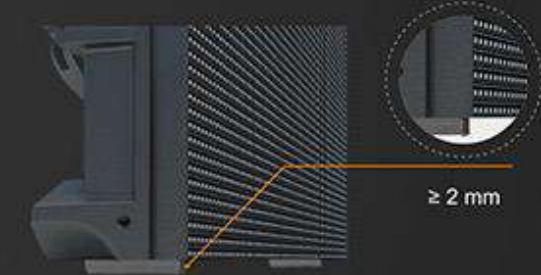

Separated power box
Fast replacement

Spring lock
Click to lock tight

◆ Mix & Radian to make installation

Mix with 500x1000 cabinet

Convex

Concave

Anticollision design

◆ Landing/Hanging installation

Ground support

Hanging installation