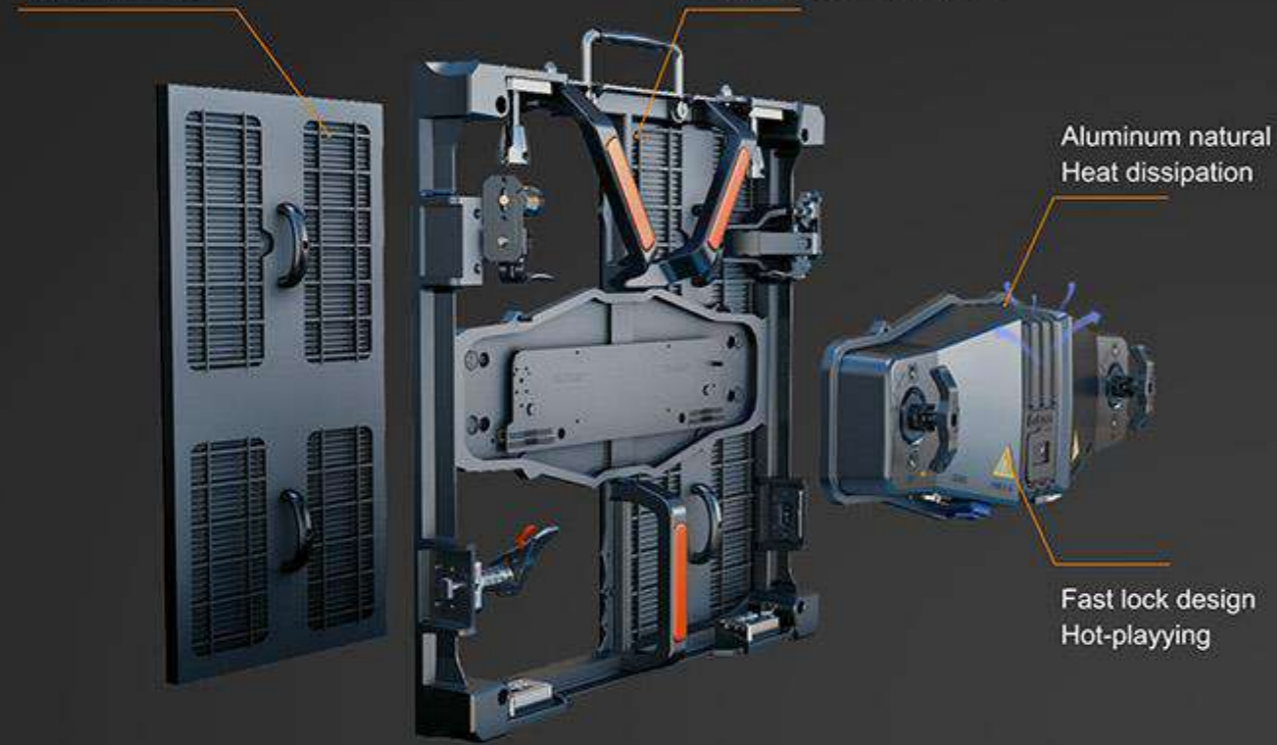

◆ Product photos

High performance
magnetic solution

Ultra-strong structure
High precision mechanism

Aluminum natural
Heat dissipation

Fast lock design
Hot-playing

◆ Fast lock design

Fast lock design

Angle adjustment
Quick connection

Separated power box
Fast replacement

Spring lock
Click to lock tight

◆ Mix & Radian to make installation

Mix with 500x1000 cabinet

Convex

Concave

Anticollision design

◆ Landing/Hanging installation

Ground support

Hanging installation