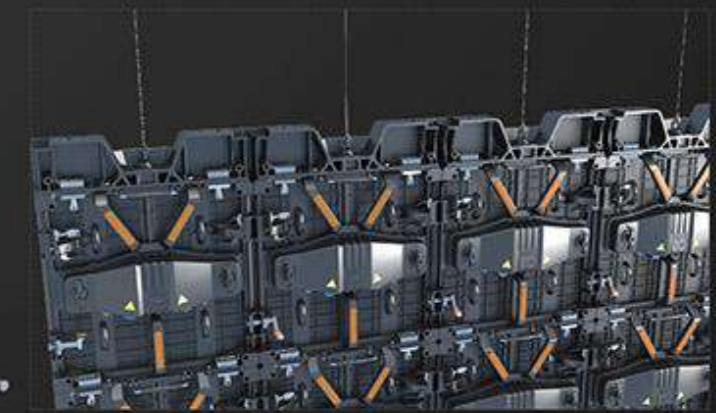

Separated power box
Fast replacement

Spring lock
Click to lock tight

◆ Mix & Radian to make installation

Mix with 500x1000 cabinet

Convex

Concave

Anticollision design

◆ Landing/Hanging installation

Ground support

Hanging installation